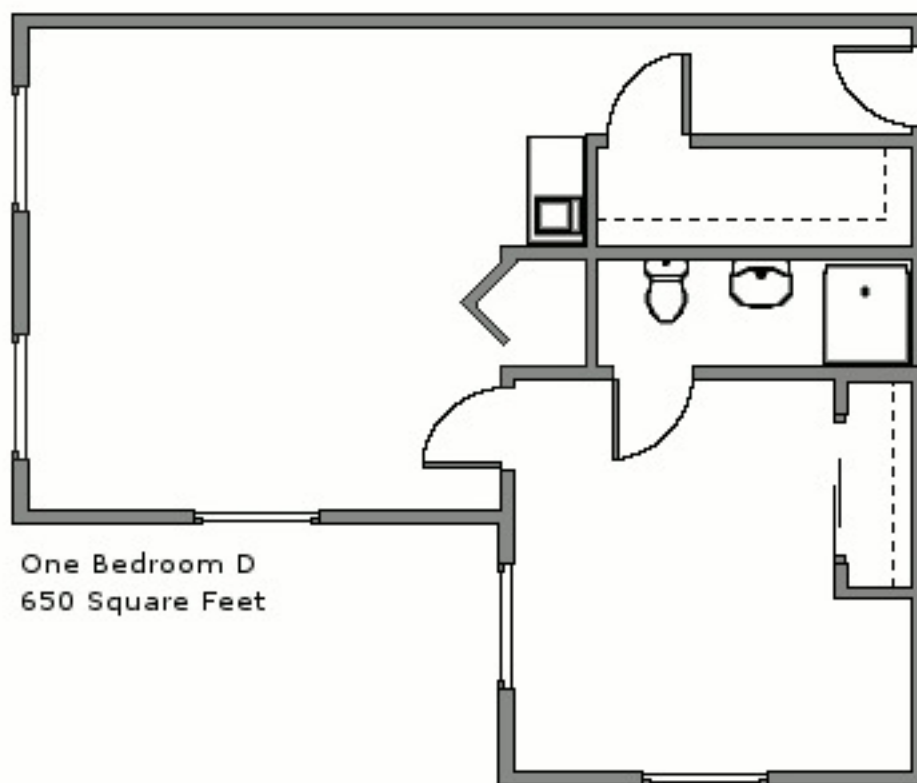

## Queen Anne Manor One-Bedroom Floor Plans

One Bedroom A  
565 square feet

One Bedroom B  
470-552 square feet (plus 100-180 square foot deck on some units)

*Great People • Great Neighborhood • Great Living*

## Queen Anne Manor One-Bedroom Floor Plans

One Bedroom C  
500 Square Feet

One Bedroom D  
650 Square Feet

*Great People • Great Neighborhood • Great Living*

206 • 282 • 5001

[www.queenannemanor.com](http://www.queenannemanor.com)