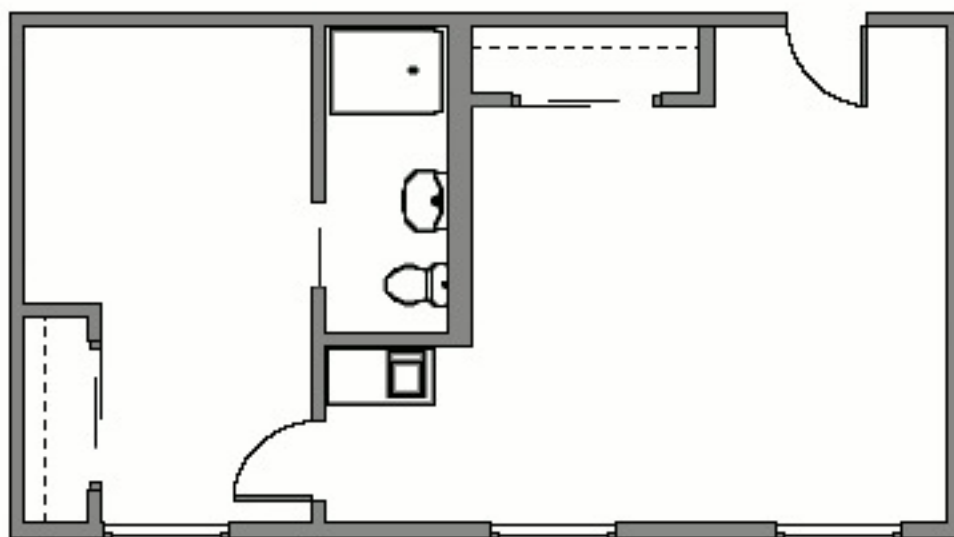

## Queen Anne Manor One-Bedroom Floor Plans

One Bedroom A  
565 square feet

One Bedroom B  
470-552 square feet (plus 100-180 square foot deck on some units)

*Great People • Great Neighborhood • Great Living*

## Queen Anne Manor One-Bedroom Floor Plans

One Bedroom C  
500 Square Feet

One Bedroom D  
650 Square Feet

*Great People • Great Neighborhood • Great Living*

206 • 282 • 5001

[www.queenannemanor.com](http://www.queenannemanor.com)