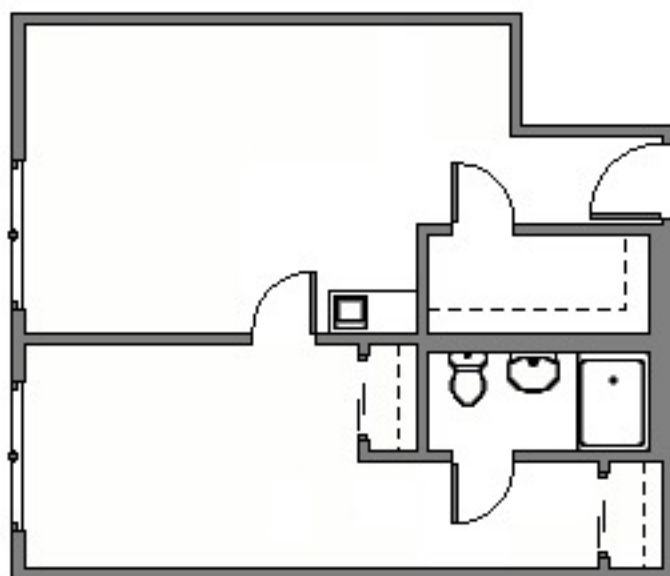

## Queen Anne Manor One-Bedroom Floor Plans

One Bedroom A  
565 square feet

One Bedroom B  
470-552 square feet (plus 100-180 square foot deck on some units)

*Great People • Great Neighborhood • Great Living*

## Queen Anne Manor One-Bedroom Floor Plans

One Bedroom C  
500 Square Feet

One Bedroom D  
650 Square Feet

*Great People • Great Neighborhood • Great Living*

206 • 282 • 5001

[www.queenannemanor.com](http://www.queenannemanor.com)