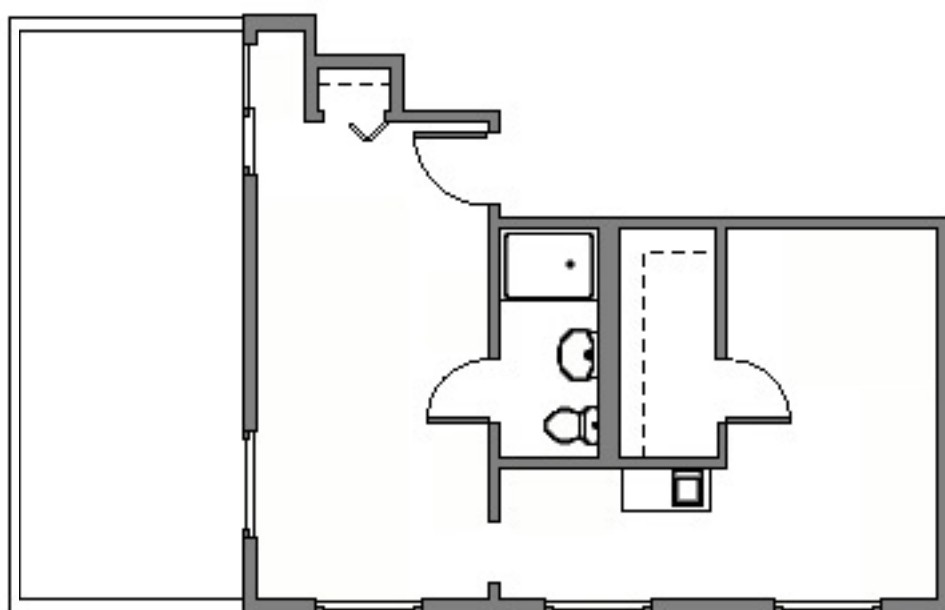

## Queen Anne Manor One-Bedroom Floor Plans

One Bedroom A  
565 square feet

One Bedroom B  
470-552 square feet (plus 100-180 square foot deck on some units)

*Great People • Great Neighborhood • Great Living*

## Queen Anne Manor One-Bedroom Floor Plans

One Bedroom C  
500 Square Feet

One Bedroom D  
650 Square Feet

*Great People • Great Neighborhood • Great Living*

206 • 282 • 5001

[www.queenannemanor.com](http://www.queenannemanor.com)