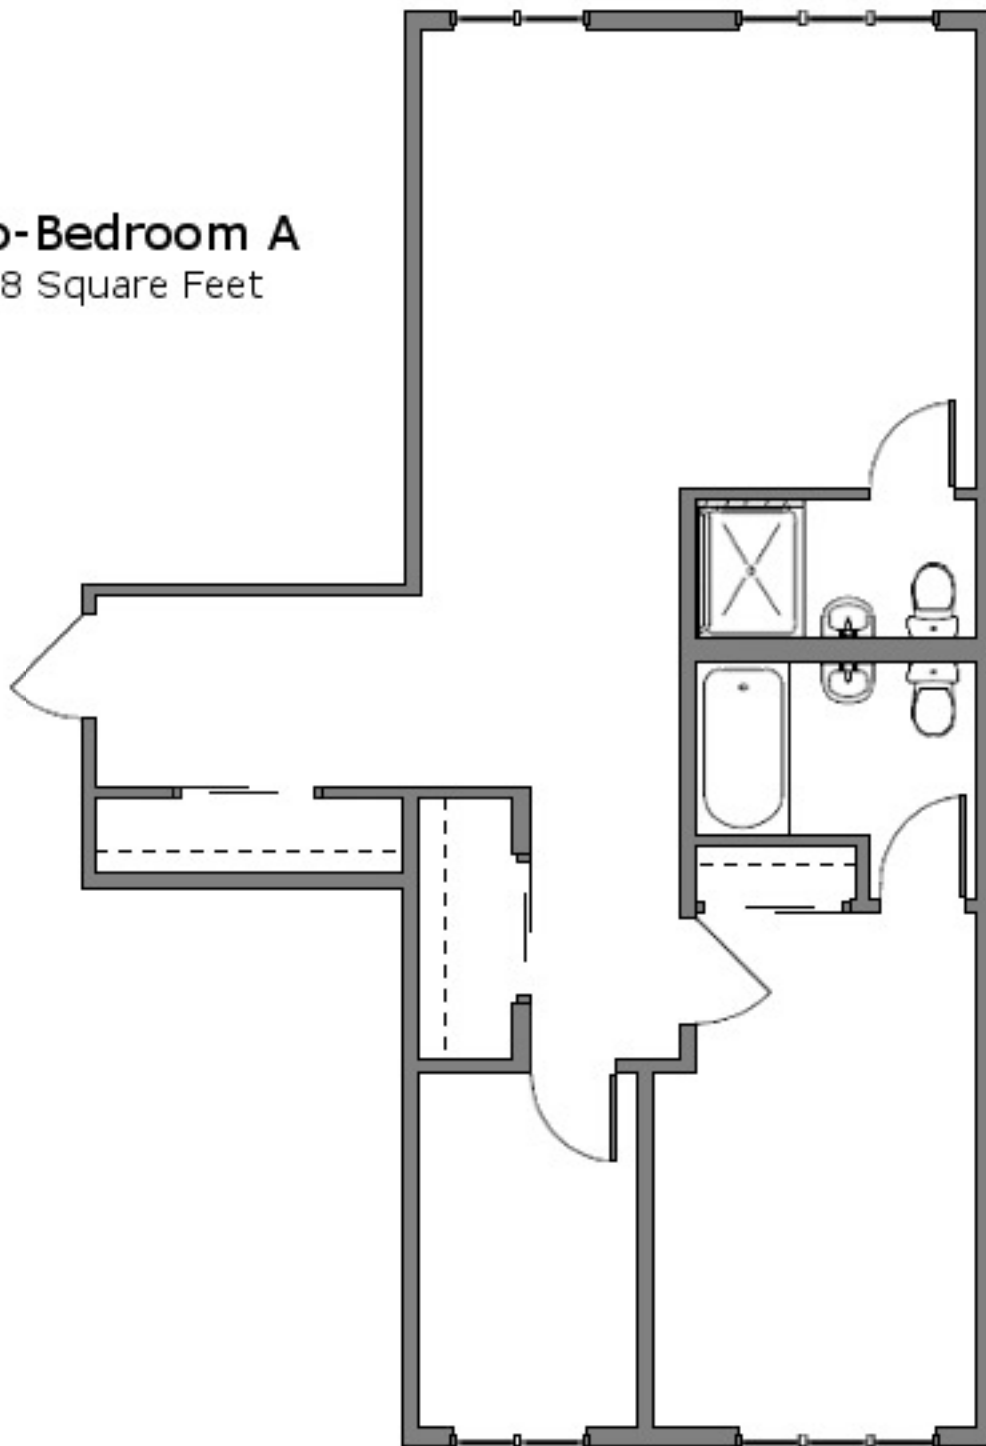

Queen Anne Manor
Two-Bedroom Floor Plans

Two-Bedroom A
858 Square Feet

Great People • Great Neighborhood • Great Living

206 • 282 • 5001

www.queenannemanor.com